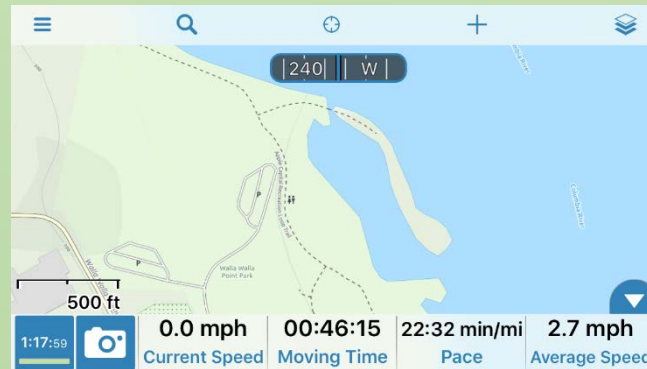

CURRENT CONDITION

Owned/maintained
by Chelan PUD

Peninsula is not
within City limits?

More research....

Ownership Map (Chelan County GIS)

CURRENT CONDITION

AND PAST INTERPRETATIONS

Confluence 1915 Topo