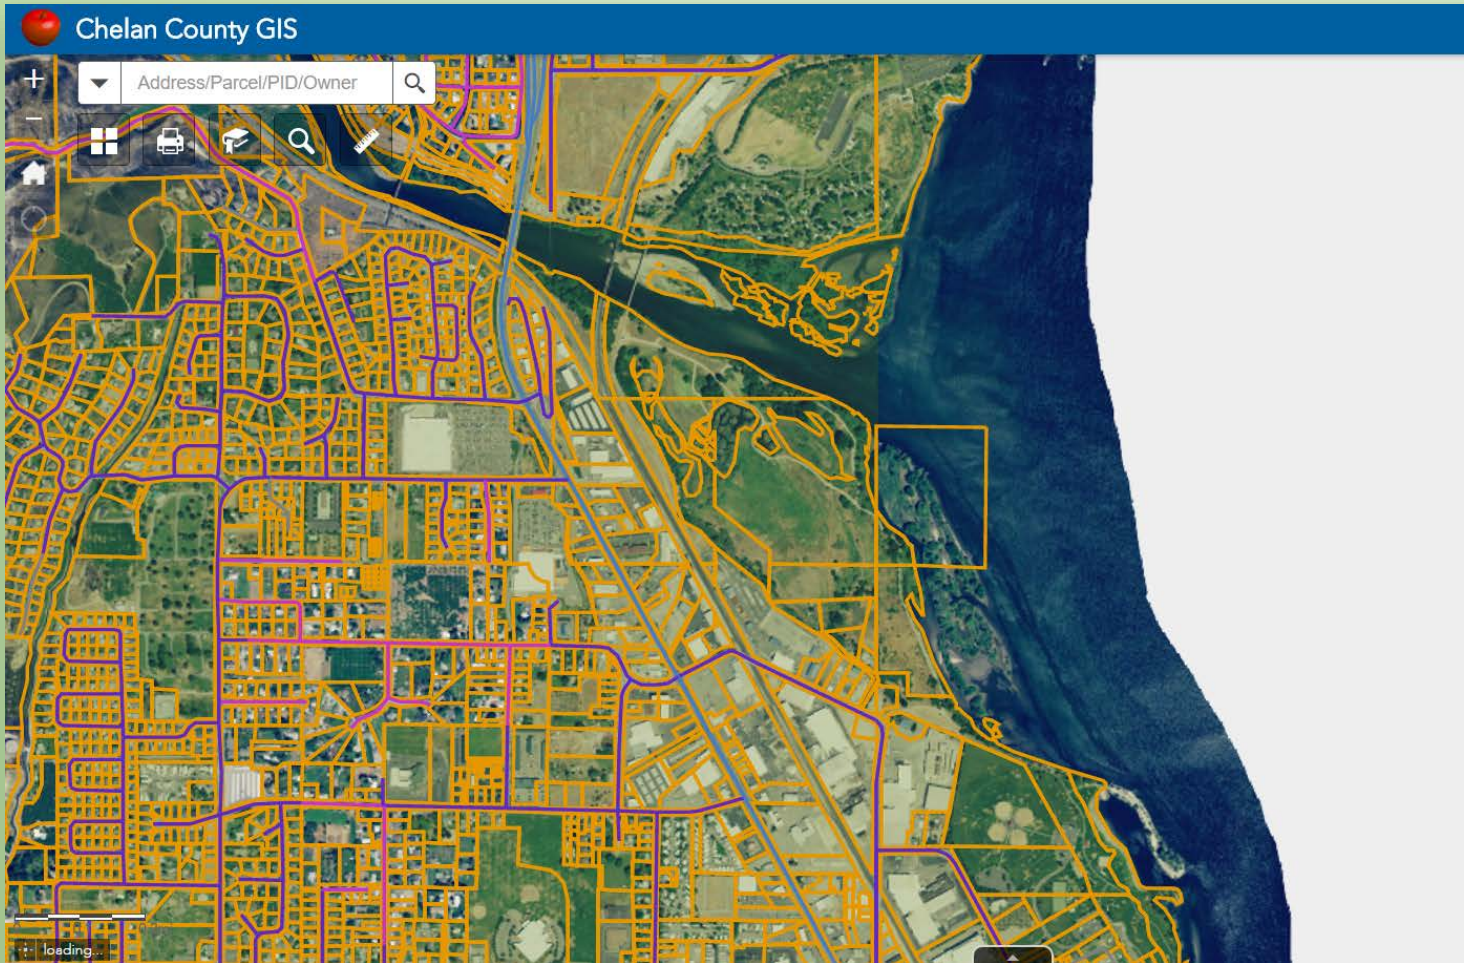

Nov 8, 2016

Nov 10, 2016

Nov, 17, 2016

Nov 19, 2016

Nov 28, 2016

Dec 1, 2016

Dec 4, 2016

Dec 6, 2016

Dec 12, 2016

CURRENT CONDITION

RESEARCH PHASE

CURRENT CONDITION

Owned/maintained
by Chelan PUD

Peninsula is not
within City limits?

More research....

Ownership Map (Chelan County GIS)

CURRENT CONDITION

Owned/maintained
by Chelan PUD

Peninsula is not
within City limits?

More research....

Ownership Map (Chelan County GIS)

CURRENT CONDITION

AND PAST INTERPRETATIONS

Confluence 1915 Topo