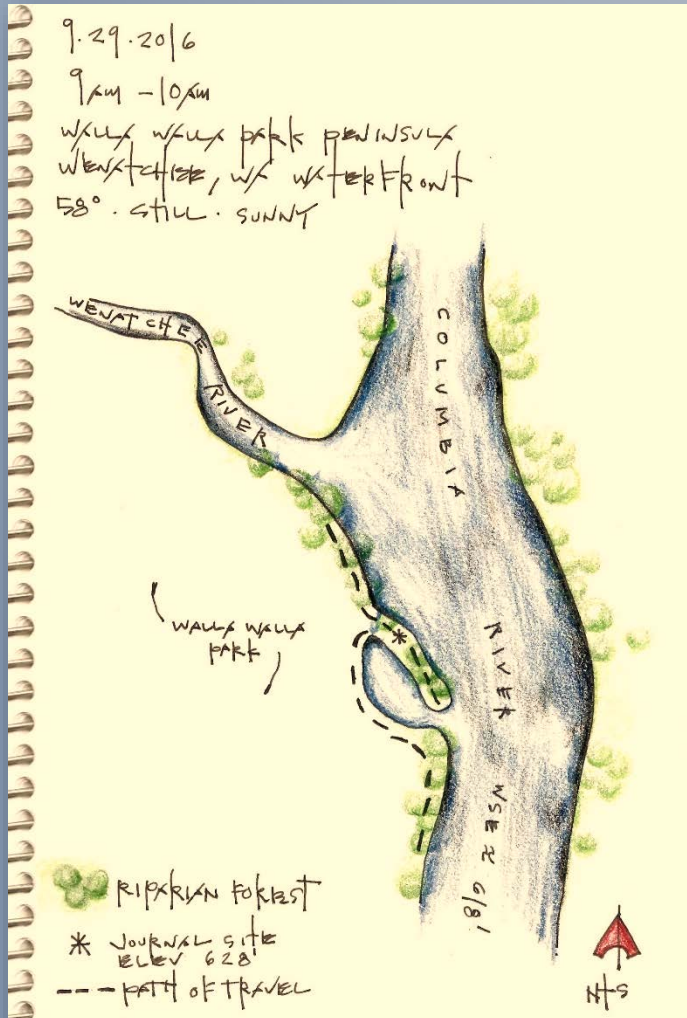

WALLA WALLA POINT

9.29.2016

9am - 10am

walk walk park peninsula
wentchick, w/ waterfront
58°. still. sunny

RIPARIAN FOREST

* JOURNAL SITE
ELEV 628'

--- PATH OF TRAVEL

METHODS & OBSERVATIONS

Senses

Voice recorder

Photography

Research & sketching when time allows

Allow a theme to emerge: change, manipulation and interpretation

METHODS & OBSERVATIONS

Currents bring a variety of debris:

- LWD
- Leaves
- Skins & Skeletons
- Rafts of Birds
- Anglers
- Kayakers

Beaver Tree

Oct 9, 2016

Oct 16, 2016

Oct 20, 2016

Oct 21, 2016

Oct 25, 2016

Oct 28, 2016

Oct 31, 2016

CURRENT CONDITION

Owned/maintained
by Chelan PUD

Peninsula is not
within City limits?

More research....

Ownership Map (Chelan County GIS)

CURRENT CONDITION

AND PAST INTERPRETATIONS

Confluence 1915 Topo