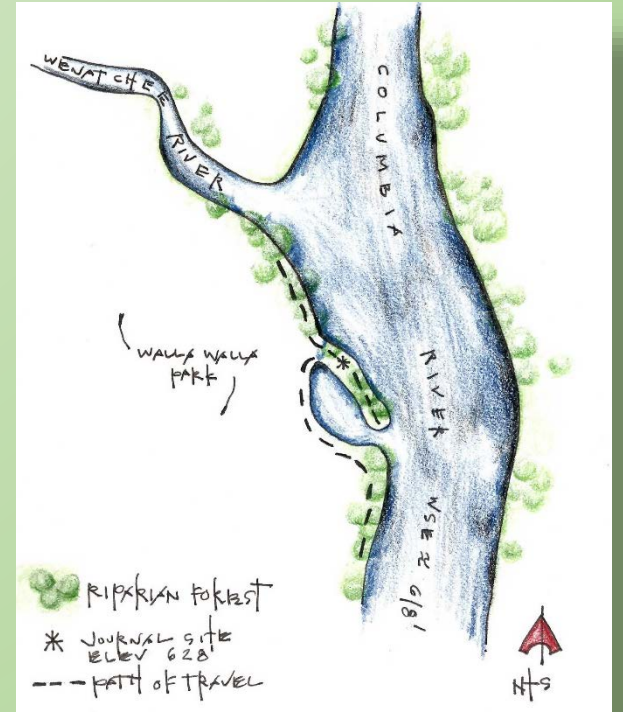

Dec 12, 2016

CURRENT CONDITION

RESEARCH PHASE

CURRENT CONDITION

Owned/maintained
by Chelan PUD

Peninsula is not
within City limits?

More research....

Ownership Map (Chelan County GIS)

CURRENT CONDITION

Owned/maintained
by Chelan PUD

Peninsula is not
within City limits?

More research....

Ownership Map (Chelan County GIS)

CURRENT CONDITION

AND PAST INTERPRETATIONS

Confluence 1915 Topo

Gaia GPS

PF Journal Entry

Original Journals of the Lewis and Clark Expedition, 1804-1806

MANIPULATION BEGINS...

Confluence 1915 Topo

Confluence 1964 aerial

Confluence 1967 aerial

Confluence 1991 aerial

Confluence 1998 aerial

Confluence 2006 aerial

Confluence 2009 aerial

Confluence 2011 aerial

Confluence 2013 aerial

Confluence 2015 aerial (Google Earth)

A CLOUD RECLINES ON THIS BENCH

EAST WENATCHEE, WA
11.1.2016