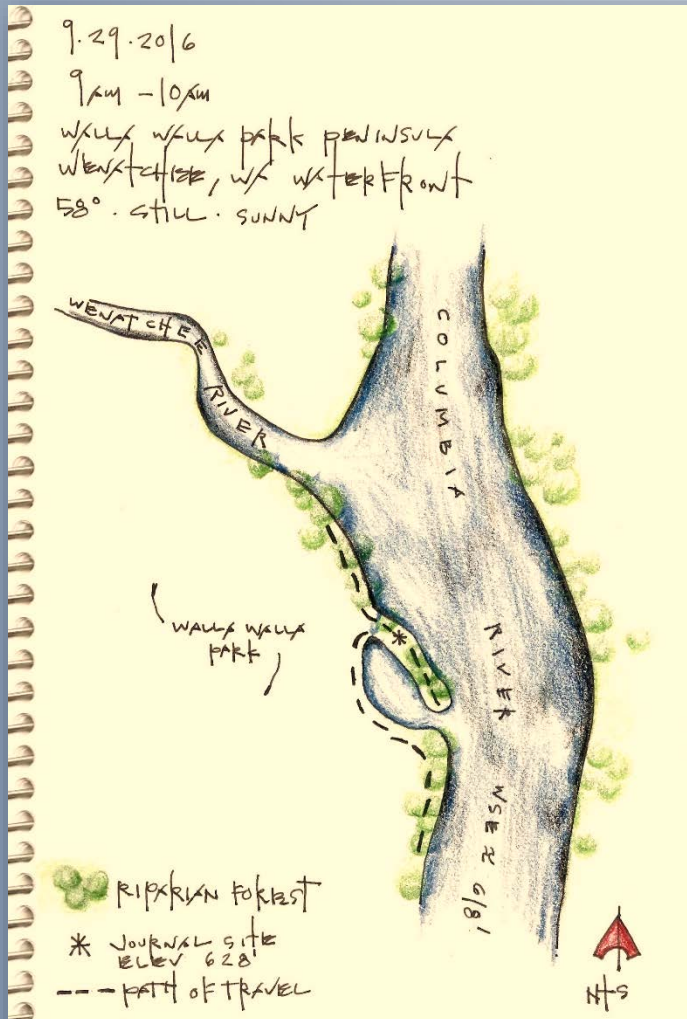

WALLA WALLA POINT

9.29.2016

9am - 10am

walk walk park peninsula
wentchick, w/ waterfront
58°. still. sunny

RIPARIAN FOREST

* JOURNAL SITE
ELEV 628'

--- PATH OF TRAVEL

METHODS & OBSERVATIONS

Senses

Voice recorder

Photography

Research & sketching when time allows

Allow a theme to emerge: change, manipulation and interpretation

METHODS & OBSERVATIONS

Currents bring a variety of debris:

- LWD
- Leaves
- Skins & Skeletons
- Rafts of Birds
- Anglers
- Kayakers

Beaver Tree

Oct 9, 2016

Oct 16, 2016

Oct 20, 2016

Oct 21, 2016

Oct 25, 2016

Oct 28, 2016

Oct 31, 2016

CURRENT CONDITION

Owned/maintained
by Chelan PUD

Peninsula is not
within City limits?

More research....

Ownership Map (Chelan County GIS)

CURRENT CONDITION

AND PAST INTERPRETATIONS

Confluence 1915 Topo