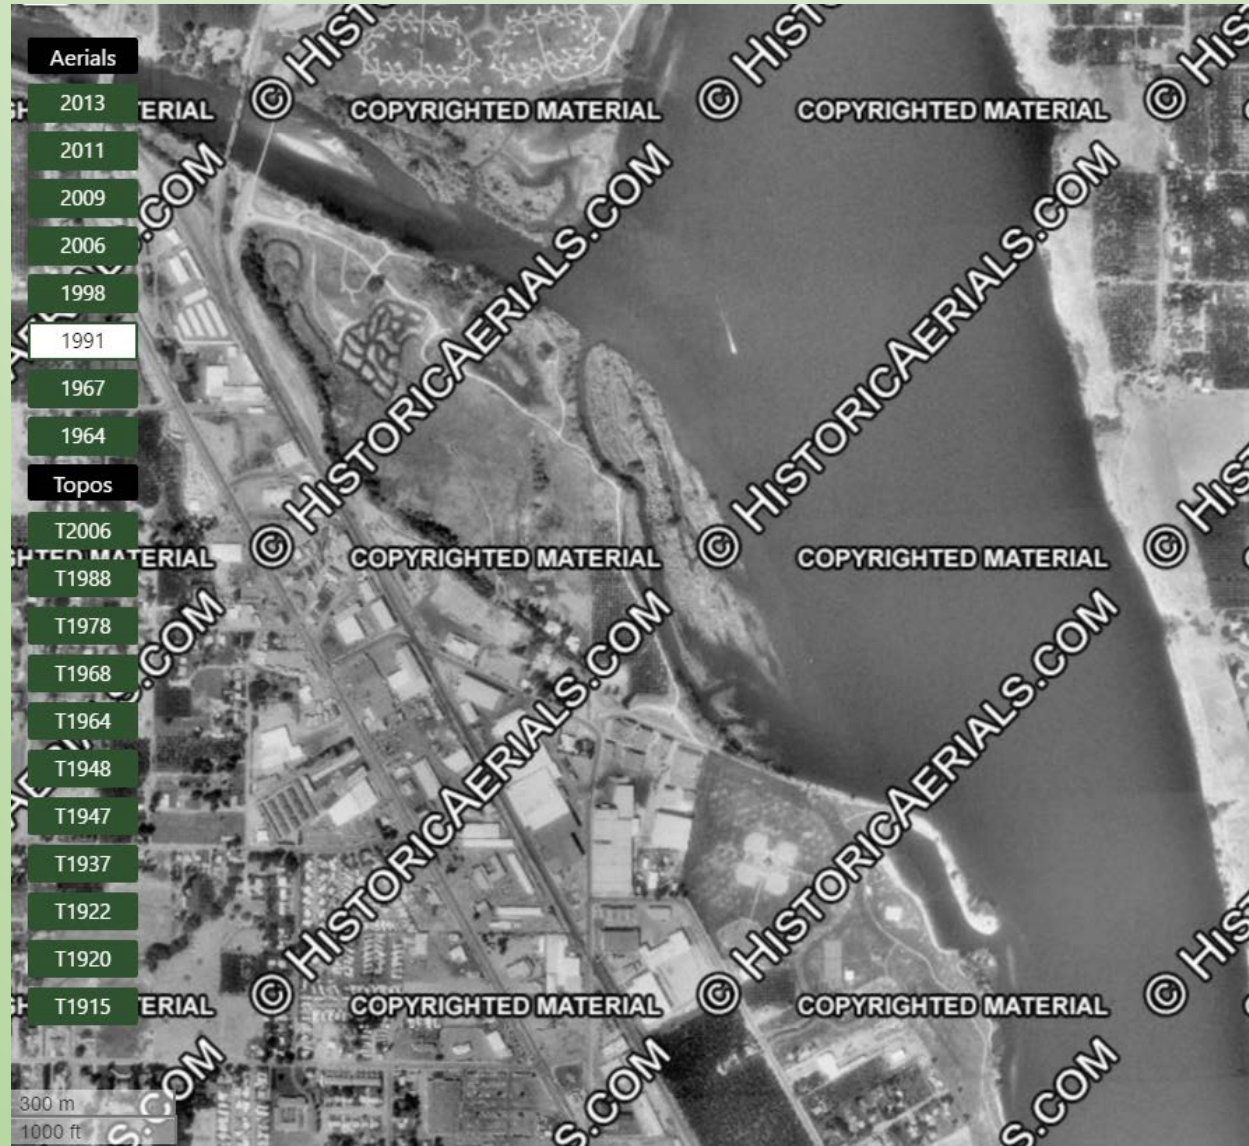

CURRENT CONDITION

Owned/maintained
by Chelan PUD

Peninsula is not
within City limits?

More research....

Ownership Map (Chelan County GIS)

CURRENT CONDITION

AND PAST INTERPRETATIONS

Confluence 1915 Topo

Gaia GPS

PF Journal Entry

Original Journals of the Lewis and Clark Expedition, 1804-1806

MANIPULATION BEGINS...

Confluence 1915 Topo

Confluence 1964 aerial

Confluence 1967 aerial

Confluence 1991 aerial

Confluence 1998 aerial

Confluence 2006 aerial

Confluence 2009 aerial

Confluence 2011 aerial

Confluence 2013 aerial

Confluence 2015 aerial (Google Earth)

A CLOUD RECLINES ON THIS BENCH

EAST WENATCHEE, WA
11.1.2016