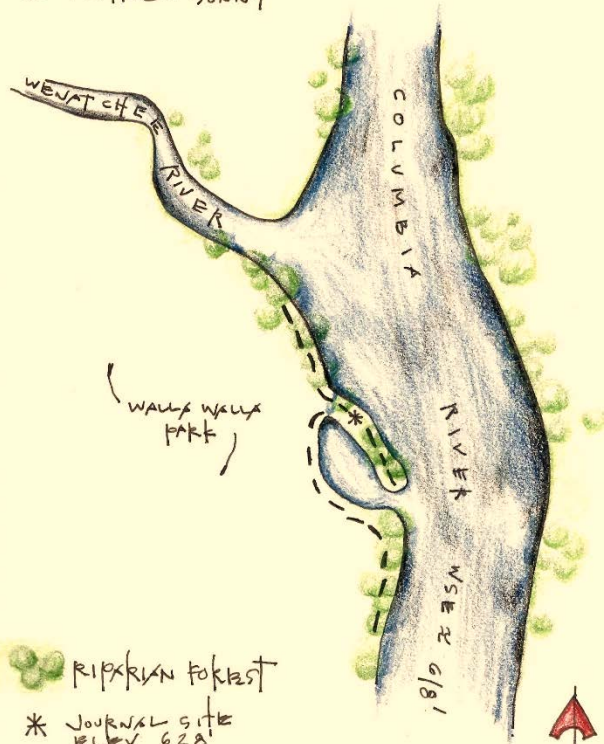

WALLA WALLA POINT

9.29.2016

9am - 10am

walk walk park peninsula
wentchick, w/ waterfront
58°. still. sunny

RIPARIAN FOREST

* JOURNAL SITE
ELEV 628'

--- PATH OF TRAVEL

METHODS & OBSERVATIONS

Senses

Voice recorder

Photography

Research & sketching when time allows

Allow a theme to emerge: change, manipulation and interpretation

METHODS & OBSERVATIONS

Currents bring a variety of debris:

- LWD
- Leaves
- Skins & Skeletons
- Rafts of Birds
- Anglers
- Kayakers

Beaver Tree

Oct 9, 2016

Oct 16, 2016

Oct 20, 2016

Oct 21, 2016

Oct 25, 2016

Oct 28, 2016

Oct 31, 2016

CURRENT CONDITION

Owned/maintained
by Chelan PUD

Peninsula is not
within City limits?

More research....

Ownership Map (Chelan County GIS)

CURRENT CONDITION

AND PAST INTERPRETATIONS

Confluence 1915 Topo